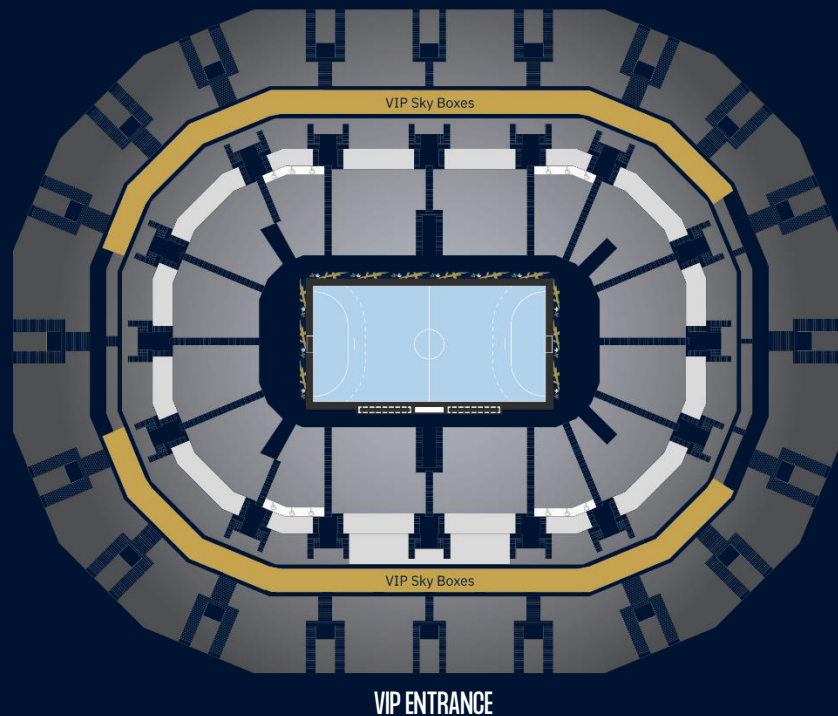

## **KEY FACTS:**

<b>20.022</b>		total seat capacity
<b>50.000</b>		m <sup>2</sup> surface
<b>1.120</b>		VIP seats
<b>49</b>		VIP Sky boxes
<b>2</b>		VIP Lounges

## **VIP GOLD LOUNGE**

Enjoy the matches in an ambience of sporting peak performance and fine dining

**VIP SKY BOX**

# VIP SKY BOX

Prestigious VIP Box equipped for 15 people

- ◆ Court view from a private suite
- ◆ Fine catering experience
- ◆ Four top matches over two days
- ◆ Ticket to Friday's opening party
- ◆ Networking in an informal ambience
- ◆ Separate VIP entrance
- ◆ VIP parking upon request
- ◆ Special EHF FINAL4 Women gifts