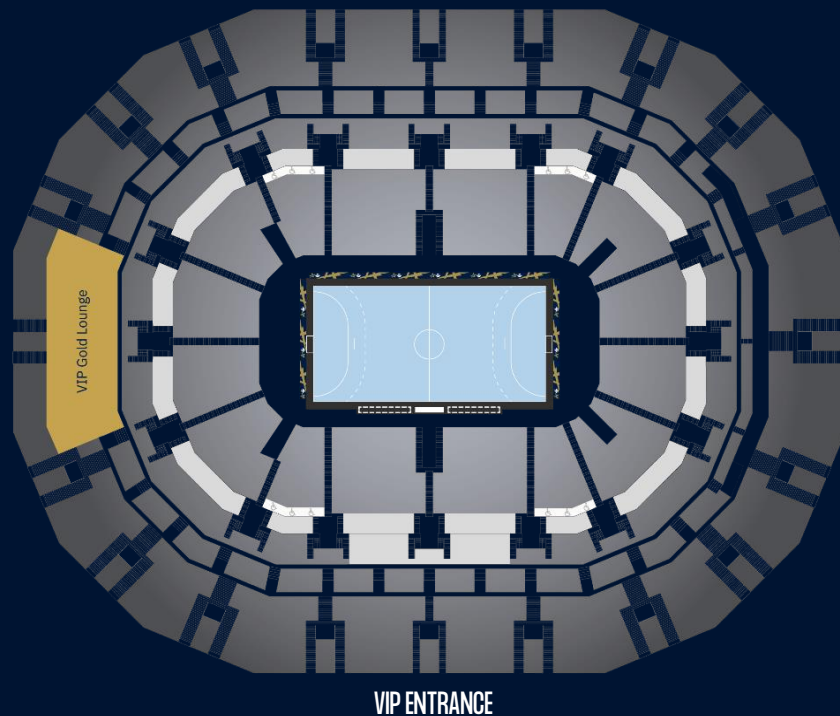

VIP GOLD LOUNGE

Follow the matches in an ambience of sporting peak performance and fine dining

- First category tickets with access to the exclusive VIP area
- Private VIP entrance
- Four top level matches over two days
- Full-service catering and beverages
- Networking in an informal ambience
- VIP parking tickets available on request
- Special EHF FINAL4 Women gifts

Price per ticket **196.850 HUF** excluding 27 % VAT (~535,00 €)*

*reverse charge possible